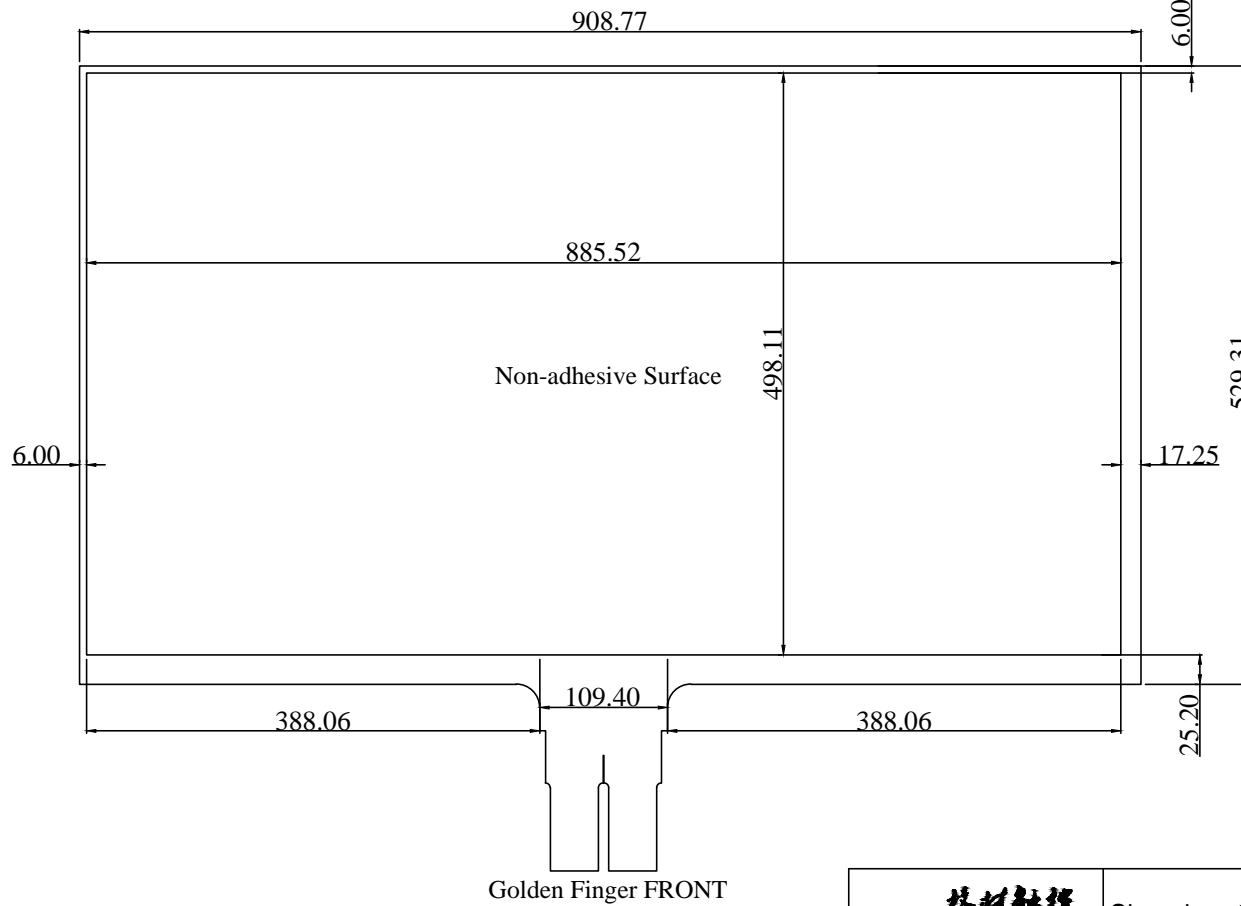

Rev.	Revision Record	Date
1 版	First Sample	

Effective width:885.52;Effective height:498.11;Cutting width:908.77;Cutting height:529.31

		Shenzhen GreenTouch Technology Co.,Ltd			
Model No.:	GT-TF-XTA40L-1	Size	40"	Ratio	16:9
Structure	F+F	Unit	mm	Scale	1:1
Design		Date	2017.02.06	Page	1/1
Check		Date	2017.02.06	Version	A0
Release		Date	2017.02.06		