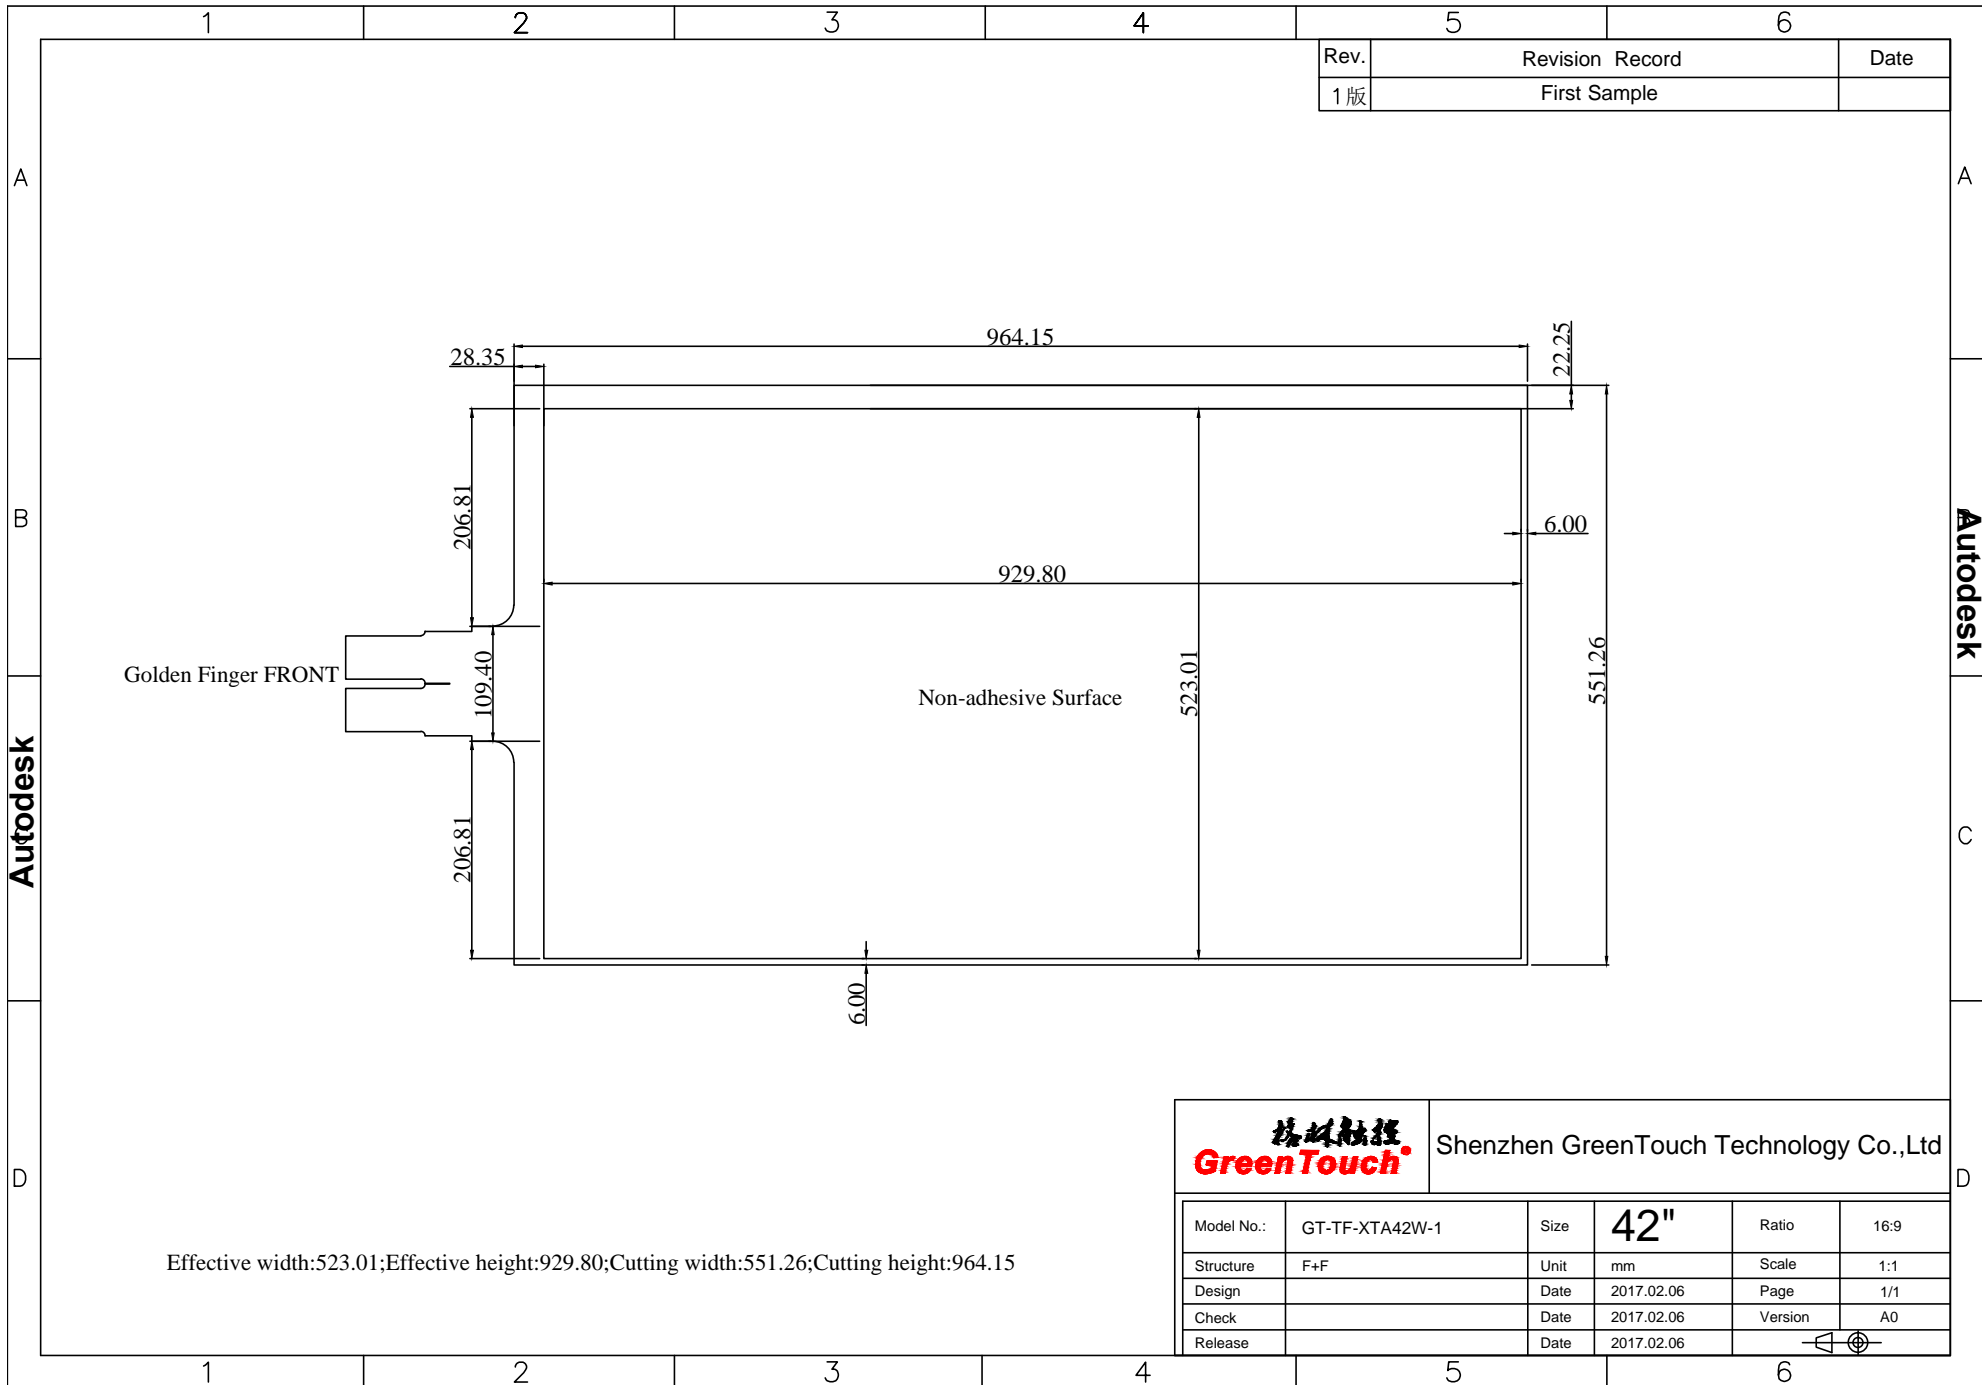

| Rev. | Revision Record | Date |
|------|-----------------|------|
| 1版 | First Sample | |

| | | | | | |
|----------------------------------|----------------|--|------------|---------|------|
| 绿触科技 GreenTouch | | Shenzhen GreenTouch Technology Co.,Ltd | | | |
| Model No.: | GT-TF-XTA42W-1 | Size | 42" | Ratio | 16:9 |
| Structure | F+F | Unit | mm | Scale | 1:1 |
| Design | | Date | 2017.02.06 | Page | 1/1 |
| Check | | Date | 2017.02.06 | Version | A0 |
| Release | | Date | 2017.02.06 | | |