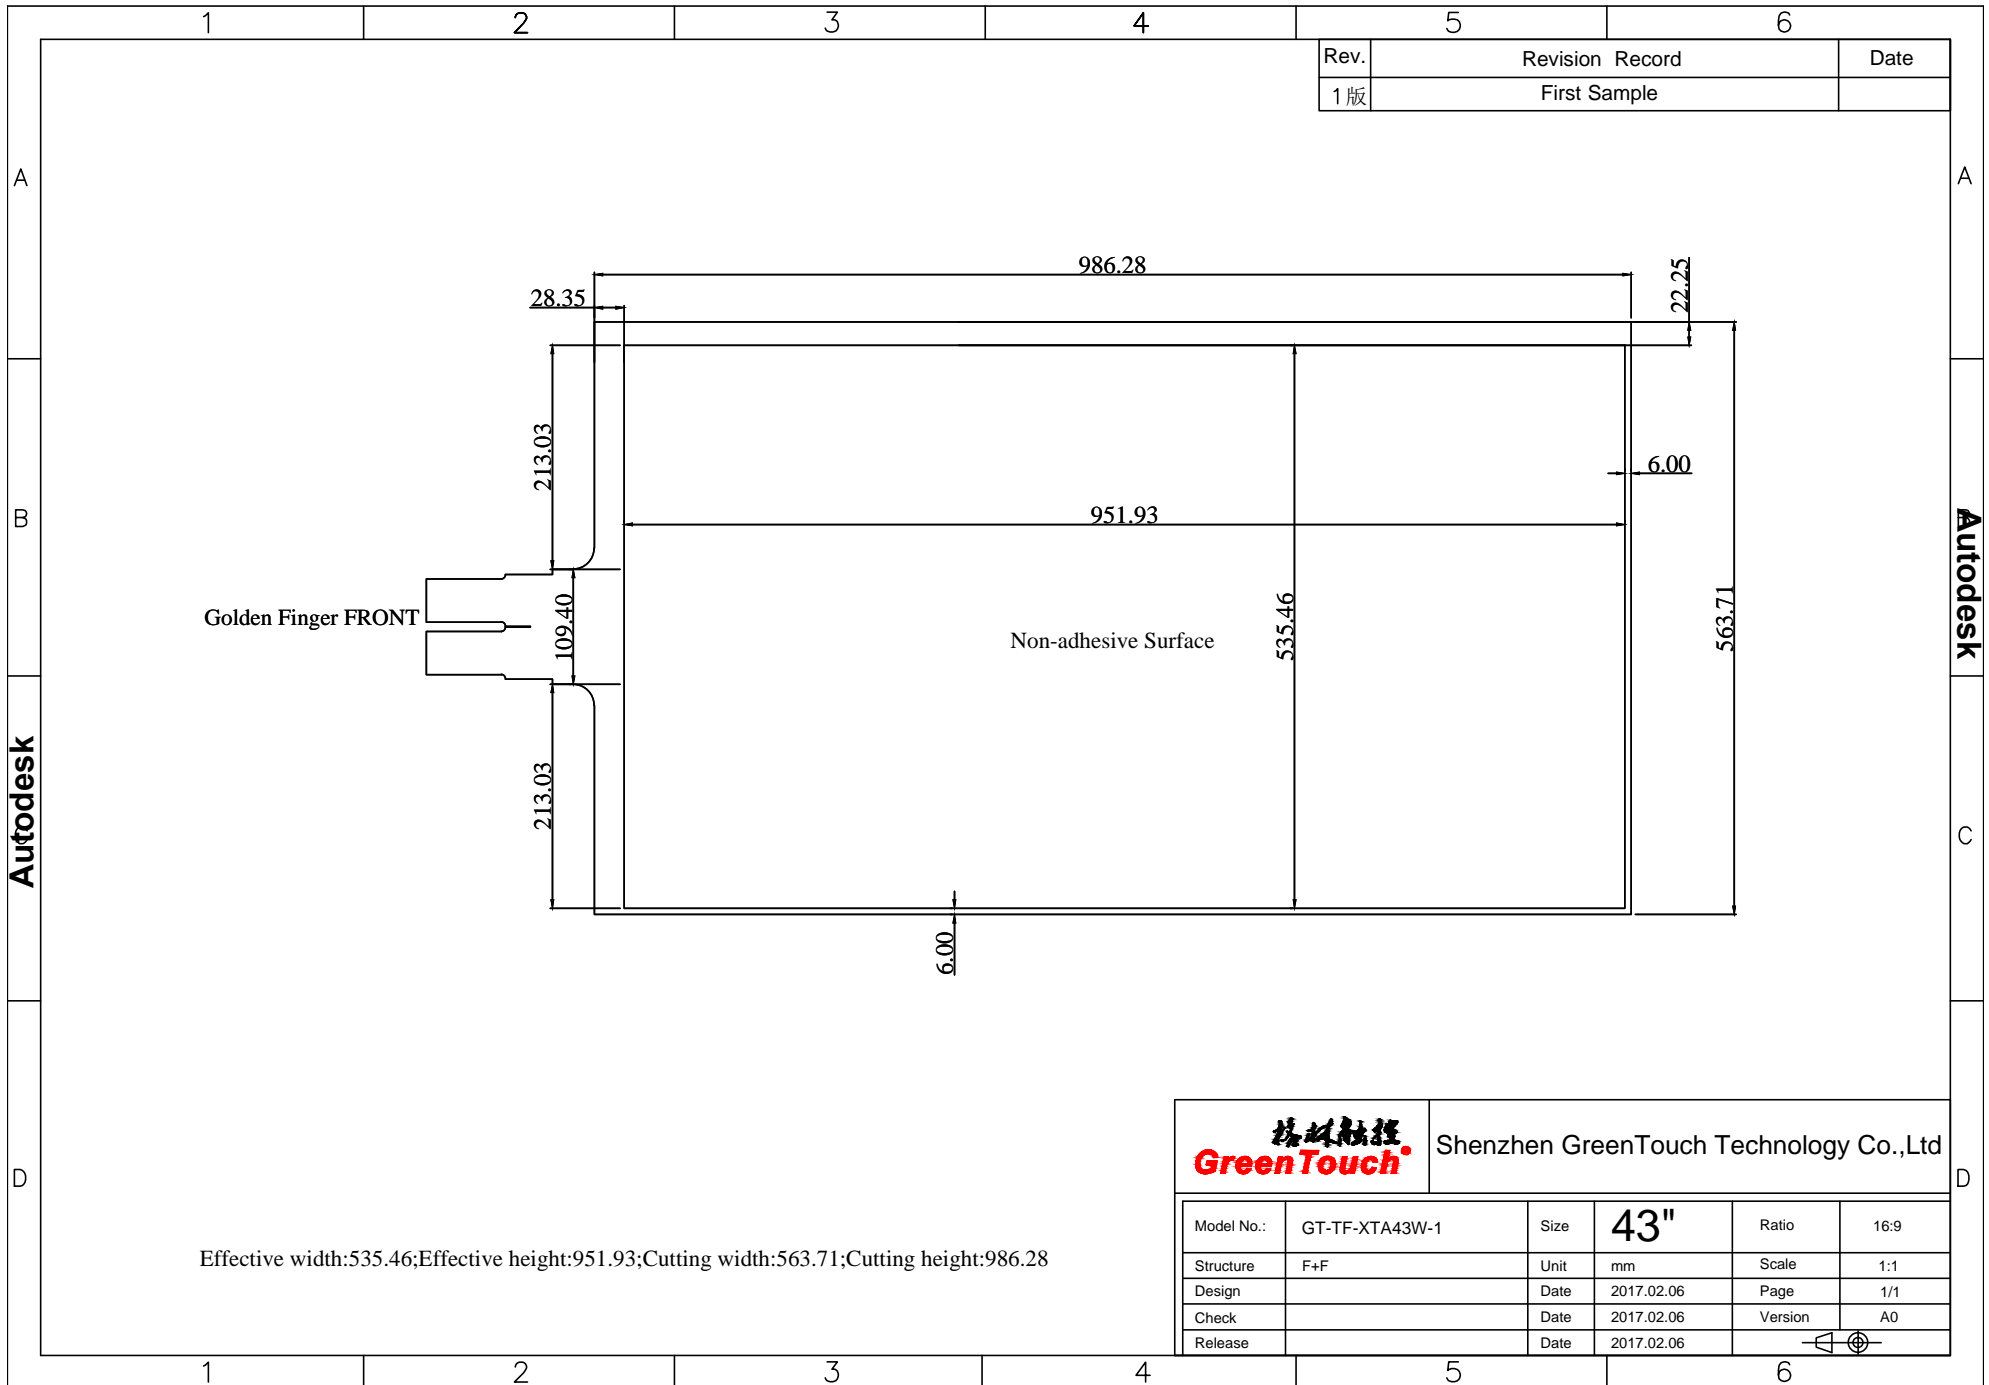

Autodesk

Rev.	Revision Record	Date
1版	First Sample	

Effective width:535.46;Effective height:951.93;Cutting width:563.71;Cutting height:986.28

		Shenzhen GreenTouch Technology Co.,Ltd			
Model No.:	GT-TF-XTA43W-1	Size	43"	Ratio	16:9
Structure	F+F	Unit	mm	Scale	1:1
Design		Date	2017.02.06	Page	1/1
Check		Date	2017.02.06	Version	A0
Release		Date	2017.02.06		