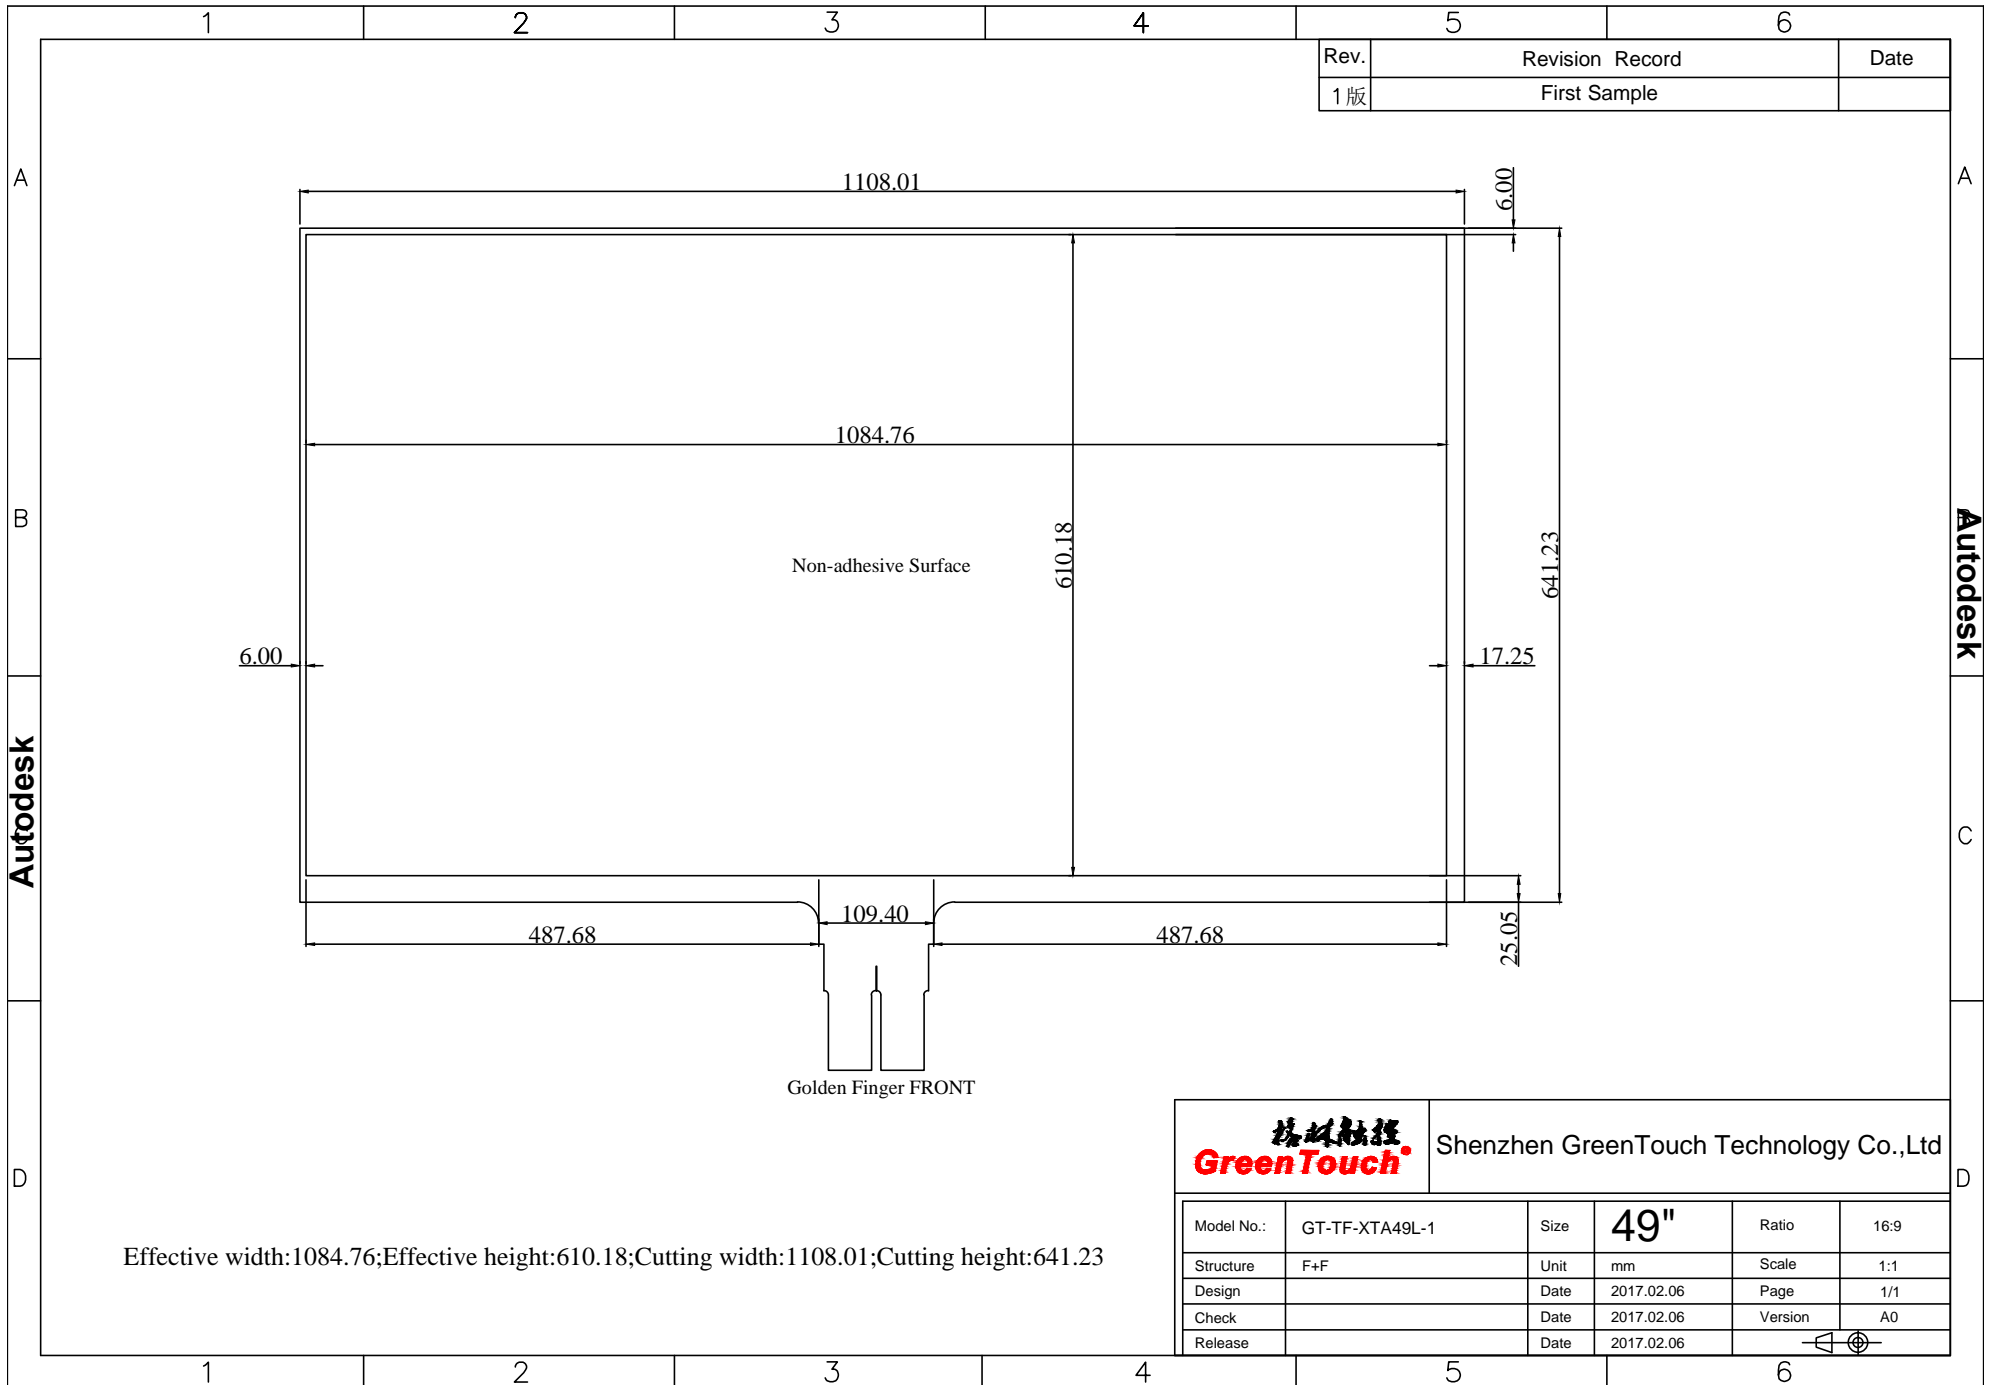

Rev.	Revision Record	Date
1版	First Sample	

Effective width:1084.76;Effective height:610.18;Cutting width:1108.01;Cutting height:641.23

		Shenzhen GreenTouch Technology Co.,Ltd			
Model No.:	GT-TF-XTA49L-1	Size	49"	Ratio	16:9
Structure	F+F	Unit	mm	Scale	1:1
Design		Date	2017.02.06	Page	1/1
Check		Date	2017.02.06	Version	A0
Release		Date	2017.02.06		