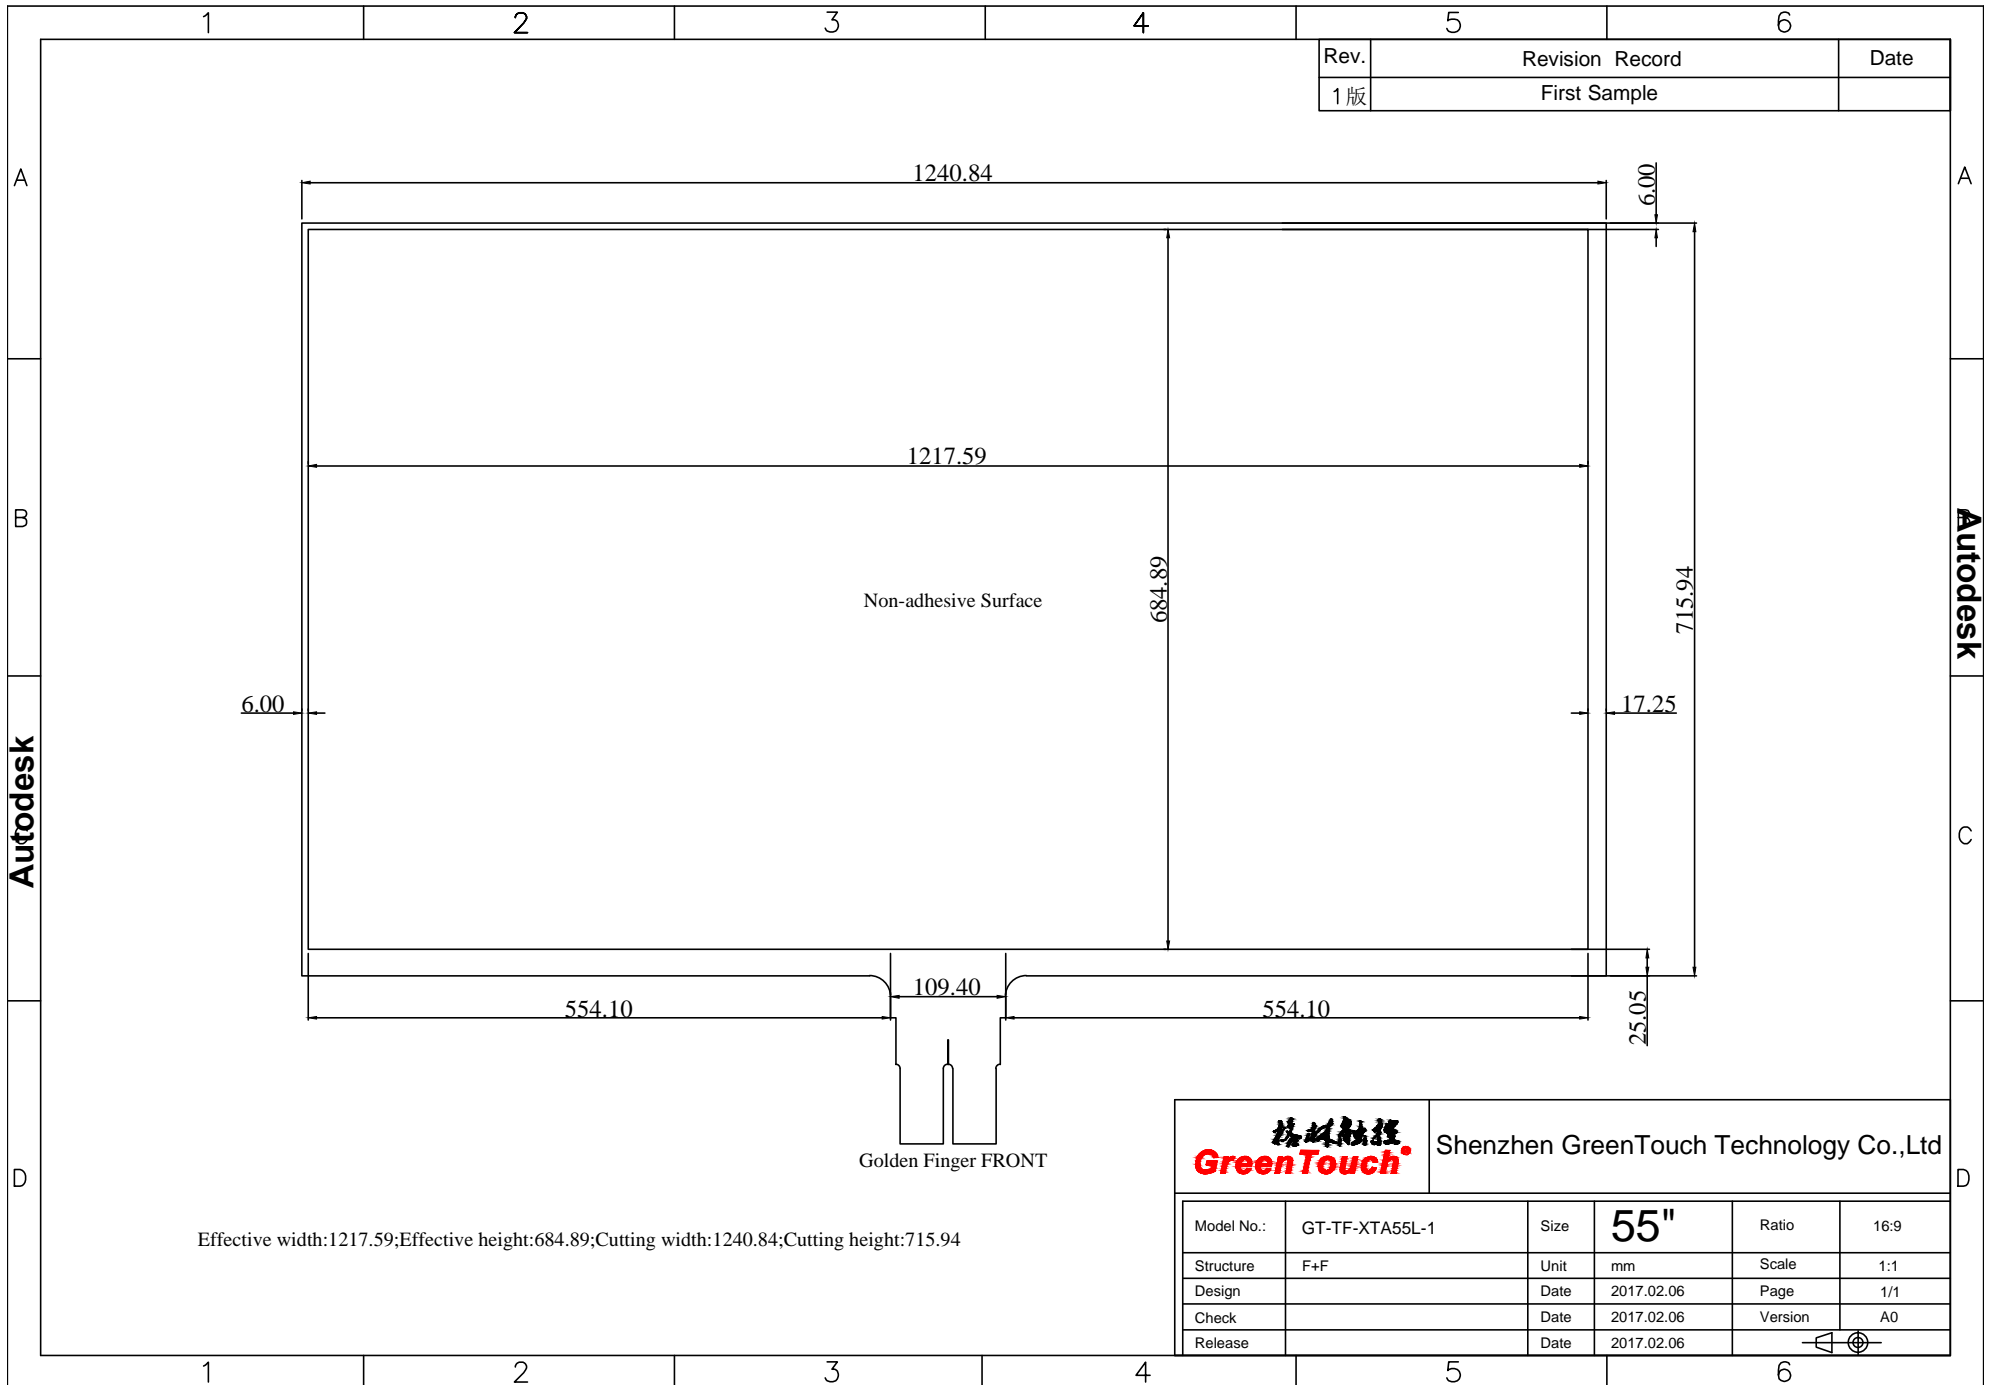

Autodesk

		Shenzhen GreenTouch Technology Co.,Ltd			
Model No.:	GT-TF-XTA55L-1	Size	55"	Ratio	16:9
Structure	F+F	Unit	mm	Scale	1:1
Design		Date	2017.02.06	Page	1/1
Check		Date	2017.02.06	Version	A0
Release		Date	2017.02.06		